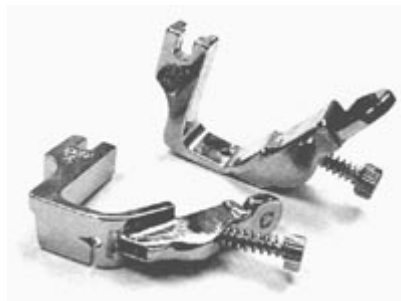

Tube Feet

FKR-12TF

Tube Feet

Size: 1/8, 3/16, 1/4, 3/8, 1/2, 5/8, 5/16, 3/4, 7/8, 1

FKR-12T

Individual Replacement Tube

Size: 1/8, 3/16, 1/4, 3/8, 1/2, 5/8, 5/16, 3/4, 7/8, 1

FKR-12F

Feet

FA225E

Adjustable Tube Feet

FA227

Elastic Shirring Feet