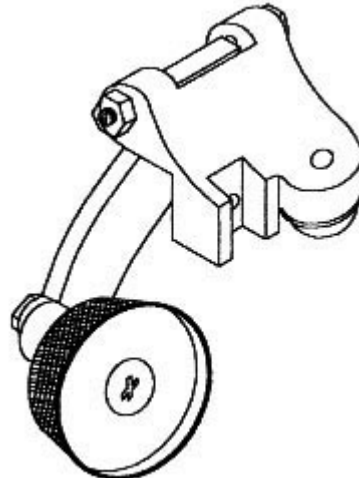

Roller Presser

F12264-RS

Smooth Rubber Roller
Presser
Size : 22mm

F12265-RM

Smooth Rubber Roller
Presser
Size : 25mm

F12267-RL

Smooth Rubber Roller
Presser
Size : 28mm

F12264-S

Rouletted Roller Presser
Size : 22mm

F12265-M

Rouletted Roller Presser
Size : 25mm

F12267-L

Rouletted Roller Presser
Size : 28mm

F12267-XL

Rouletted Roller Presser
Size : 32mm