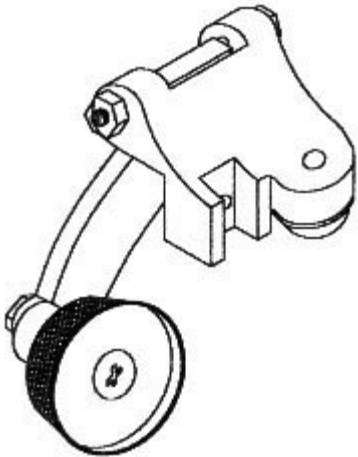

Roller Presser

F12264-RS

Smooth Rubber Roller
Presser
Size : 22mm

F12265-RM

Smooth Rubber Roller
Presser
Size : 25mm

F12267-RL

Smooth Rubber Roller
Presser
Size : 28mm

F12264-S

Rouletted Roller Presser
Size : 22mm

F12265-M

Rouletted Roller Presser
Size : 25mm

F12267-L

Rouletted Roller Presser
Size : 28mm

F12267-XL

Rouletted Roller Presser
Size : 32mm