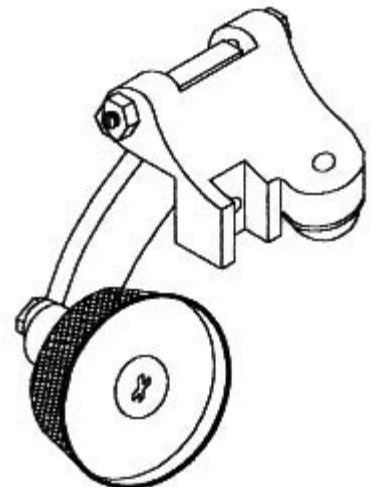

Roller Presser

F12264-RS

Smooth Rubber Roller
Presser
Size : 22mm

F12265-RM

Smooth Rubber Roller
Presser
Size : 25mm

F12267-RL

Smooth Rubber Roller
Presser
Size : 28mm

F12264-S

Rouletted Roller Presser
Size : 22mm

F12265-M

Rouletted Roller Presser
Size : 25mm

F12267-L

Rouletted Roller Presser
Size : 28mm

F12267-XL

Rouletted Roller Presser
Size : 32mm