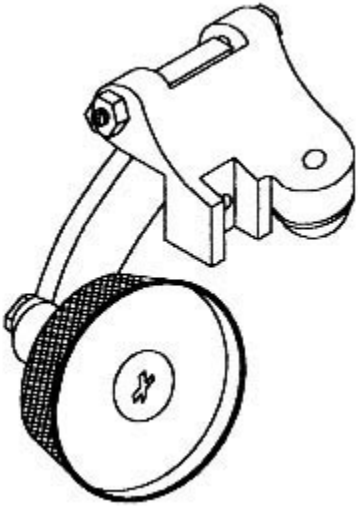

Roller Presser

F12264-RS

Smooth Rubber Roller
Presser
Size : 22mm

F12265-RM

Smooth Rubber Roller
Presser
Size : 25mm

F12267-RL

Smooth Rubber Roller
Presser
Size : 28mm

F12264-S

Rouletted Roller Presser
Size : 22mm

F12265-M

Rouletted Roller Presser
Size : 25mm

F12267-L

Rouletted Roller Presser
Size : 28mm

F12267-XL

Rouletted Roller Presser
Size : 32mm