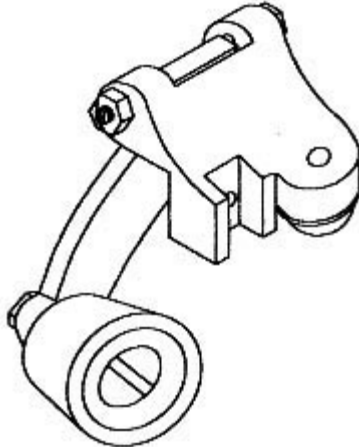

Roller Presser

F12264-RS

Smooth Rubber Roller
Presser
Size : 22mm

F12265-RM

Smooth Rubber Roller
Presser
Size : 25mm

F12267-RL

Smooth Rubber Roller
Presser
Size : 28mm

F12264-S

Rouletted Roller Presser
Size : 22mm

F12265-M

Rouletted Roller Presser
Size : 25mm

F12267-L

Rouletted Roller Presser
Size : 28mm

F12267-XL

Rouletted Roller Presser
Size : 32mm