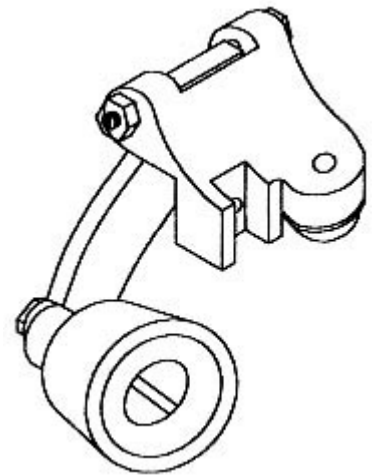

Roller Presser

F12264-RS

Smooth Rubber Roller
Presser
Size : 22mm

F12265-RM

Smooth Rubber Roller
Presser
Size : 25mm

F12267-RL

Smooth Rubber Roller
Presser
Size : 28mm

F12264-S

Rouletted Roller Presser
Size : 22mm

F12265-M

Rouletted Roller Presser
Size : 25mm

F12267-L

Rouletted Roller Presser
Size : 28mm

F12267-XL

Rouletted Roller Presser
Size : 32mm