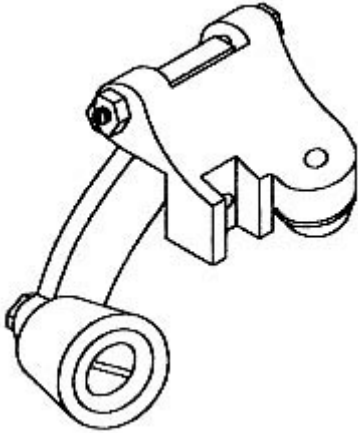

Roller Presser

F12264-RS

Smooth Rubber Roller
Presser
Size : 22mm

F12265-RM

Smooth Rubber Roller
Presser
Size : 25mm

F12267-RL

Smooth Rubber Roller
Presser
Size : 28mm

F12264-S

Rouletted Roller Presser
Size : 22mm

F12265-M

Rouletted Roller Presser
Size : 25mm

F12267-L

Rouletted Roller Presser
Size : 28mm

F12267-XL

Rouletted Roller Presser
Size : 32mm